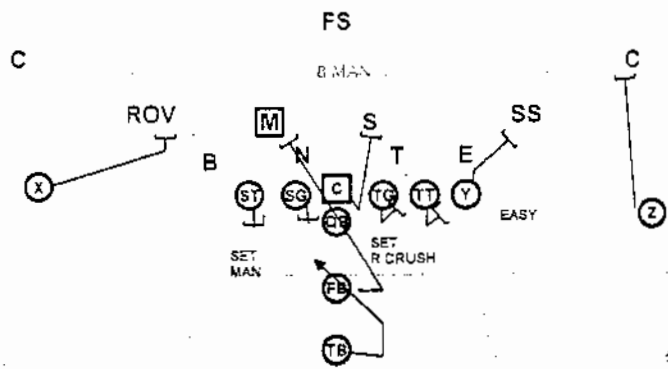

R CANE vs. 8 MAN 31