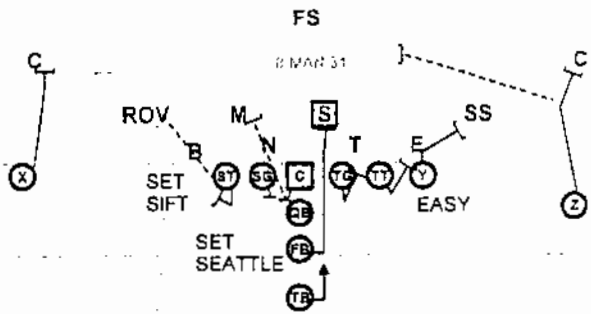

R 44 vs. 8 MAN 31