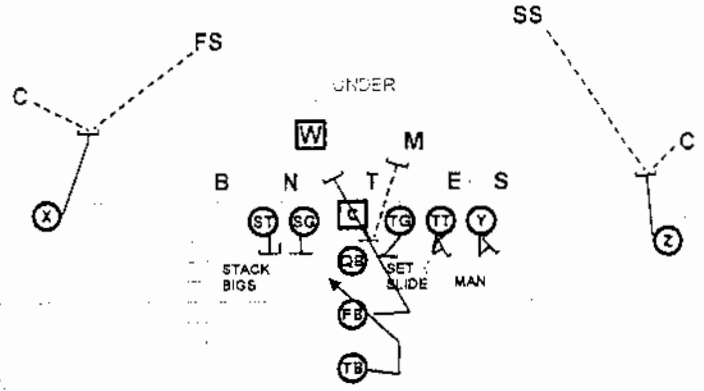

R CANE vs. 50 FRONT (UNDER)