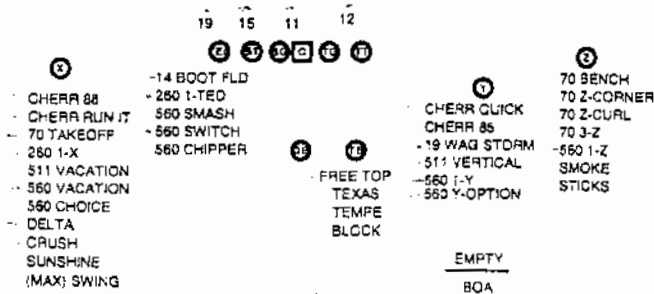

**GEORGIA TIGHT ENDS
SPRING 2004**

R/L BASE

EAGLE GAME PLAN

R/L FLEX PANTHER

RT/LT FLEX GUN PANTHER

EAGLE

HOUSTON

R 44 v. STACK