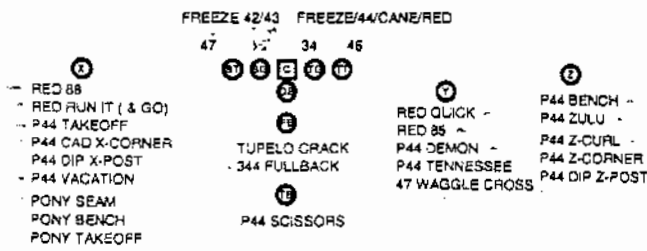

**GEORGIA TIGHT ENDS
SPRING 2004**

R/L BASE

EAGLE GAME PLAN

R/L FLEX PANTHER

RT/LT FLEX GUN PANTHER

EAGLE

HOUSTON

R 44 v. STACK