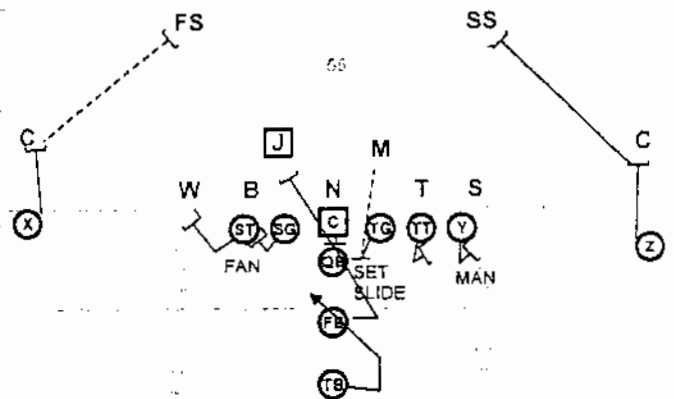

R CANE vs. 55