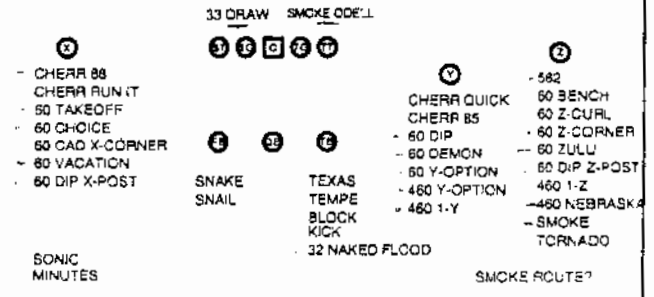

**GEORGIA TIGHT ENDS
SPRING 2004**

R/L BASE

EAGLE GAME PLAN

R/L FLEX PANTHER

RT/LT FLEX GUN PANTHER

EAGLE

HOUSTON

R 44 v. STACK