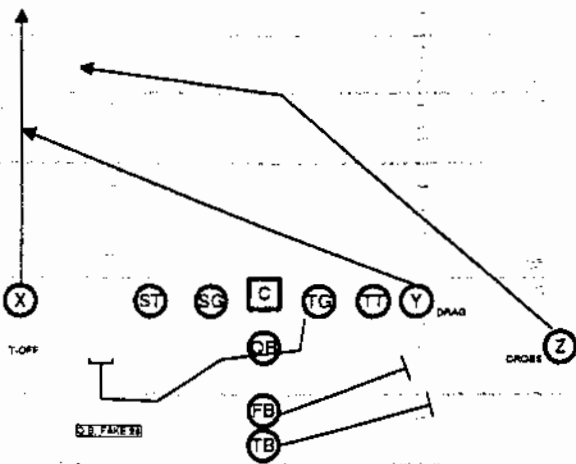

460 SPOT

SPRING - BASE PASSING GAME

47 WAGGLE CROSS

28 BOOT CHEVY

344 FULLBACK

SPRING 2004
BASE RUNS

R 44 v. STACK

R 44 vs. 50 FRONT