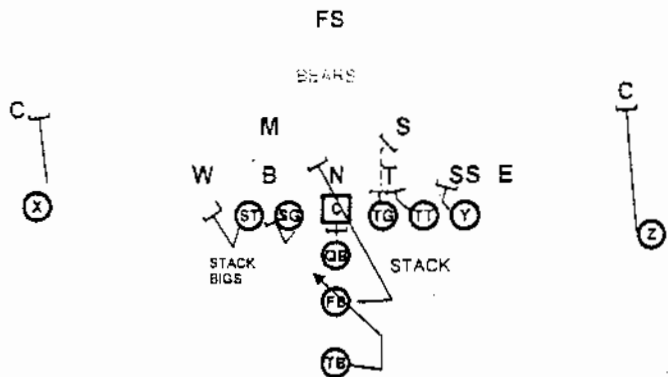

R CANE vs. BEARS