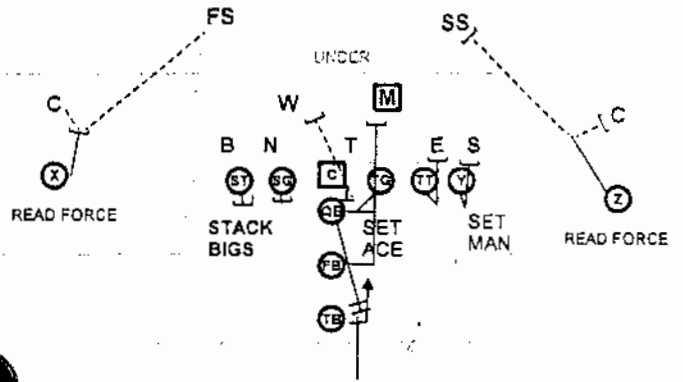

460 SPOT

SPRING - BASE PASSING GAME

47 WAGGLE CROSS

28 BOOT CHEVY

344 FULLBACK

SPRING 2004
BASE RUNS

R 44 v. STACK

R 44 vs. 50 FRONT