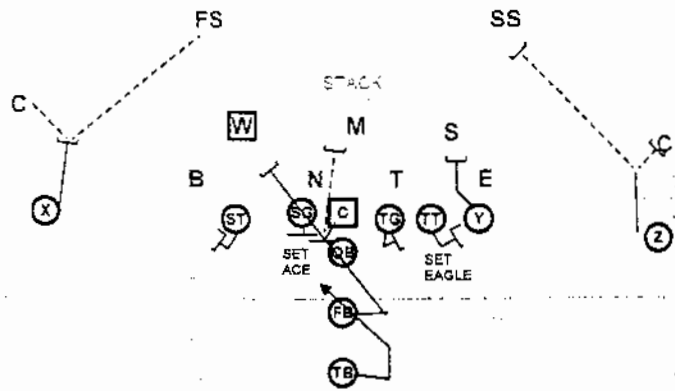

RUN CANE

R CANE vs. STACK