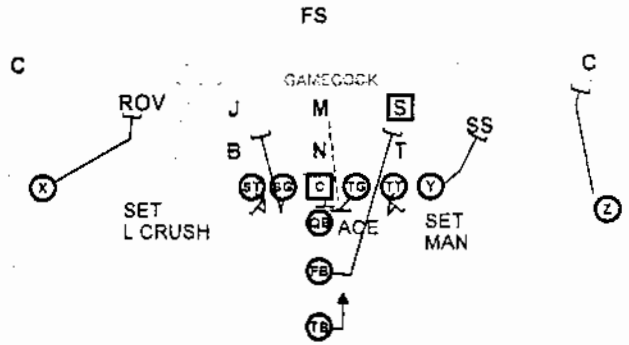

R 44 vs. GAMECOCK