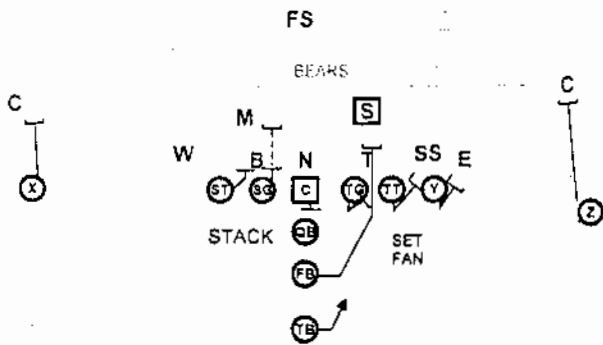

R 44 vs. BEARS